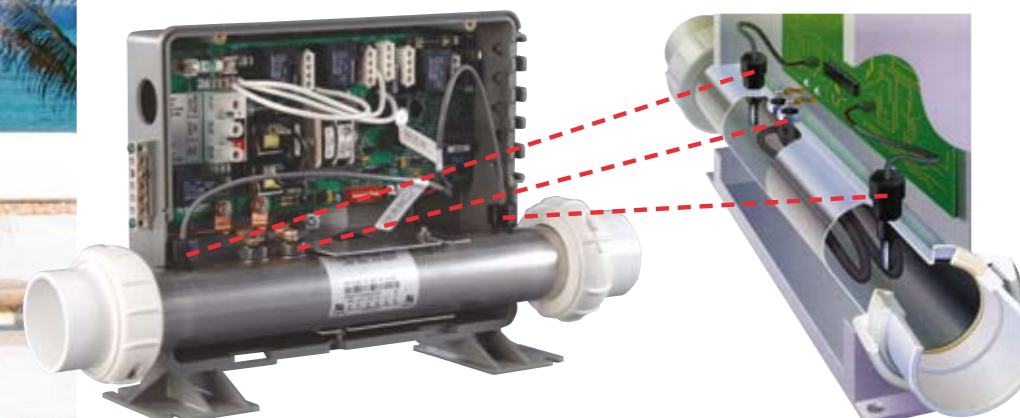

M7 TECHNOLOGY

The **Powerworks™ M7 technology** is a revolutionary new hardware/software platform that completely eliminates mechanical sensor switches and remote through-wall temperature sensors. The M7 platform features two identical solid state sensors that mount inside the heater manifold. These "Smart Sensors" accurately and reliably measure water temperature whilst monitoring critical water conditions without the possibility of failure due to mechanical switch malfunction.