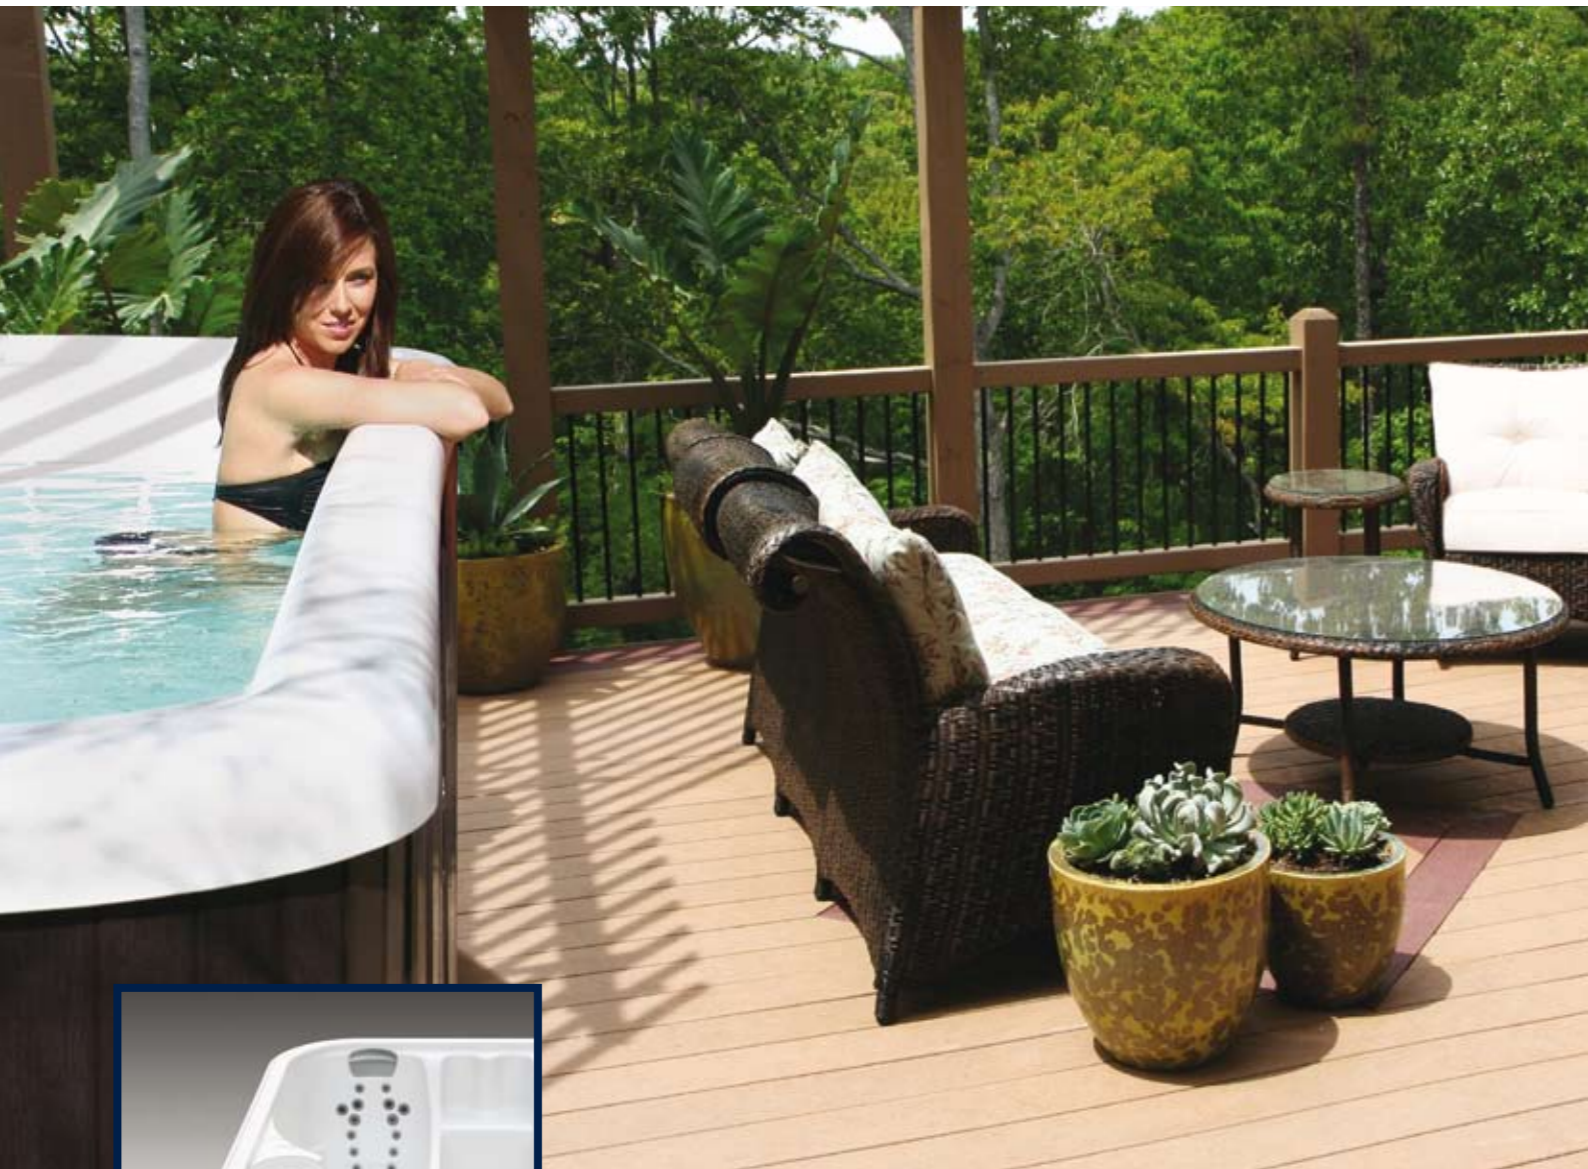

## FULL BODY IMMERSION

PowerPool™ models are designed to maximise water depth to take advantage of all the many positive properties of

water. Deeper water ensures that whilst using the Powerpool™ the upper body is kept from the effects of wind and weather but still enabling a user of any height to aqua-jog, perform aqua-aerobics, or swim.