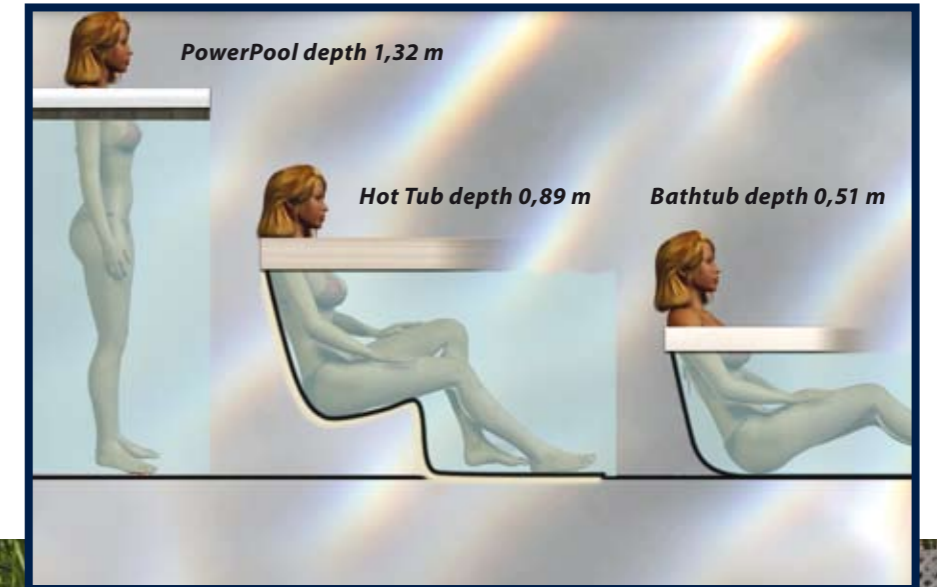

## FULL BODY IMMERSION

PowerPool™ models are designed to maximise water depth to take advantage of all the many positive properties of

water. Deeper water ensures that whilst using the Powerpool™ the upper body is kept from the effects of wind and weather but still enabling a user of any height to aqua-jog, perform aqua-aerobics, or swim.