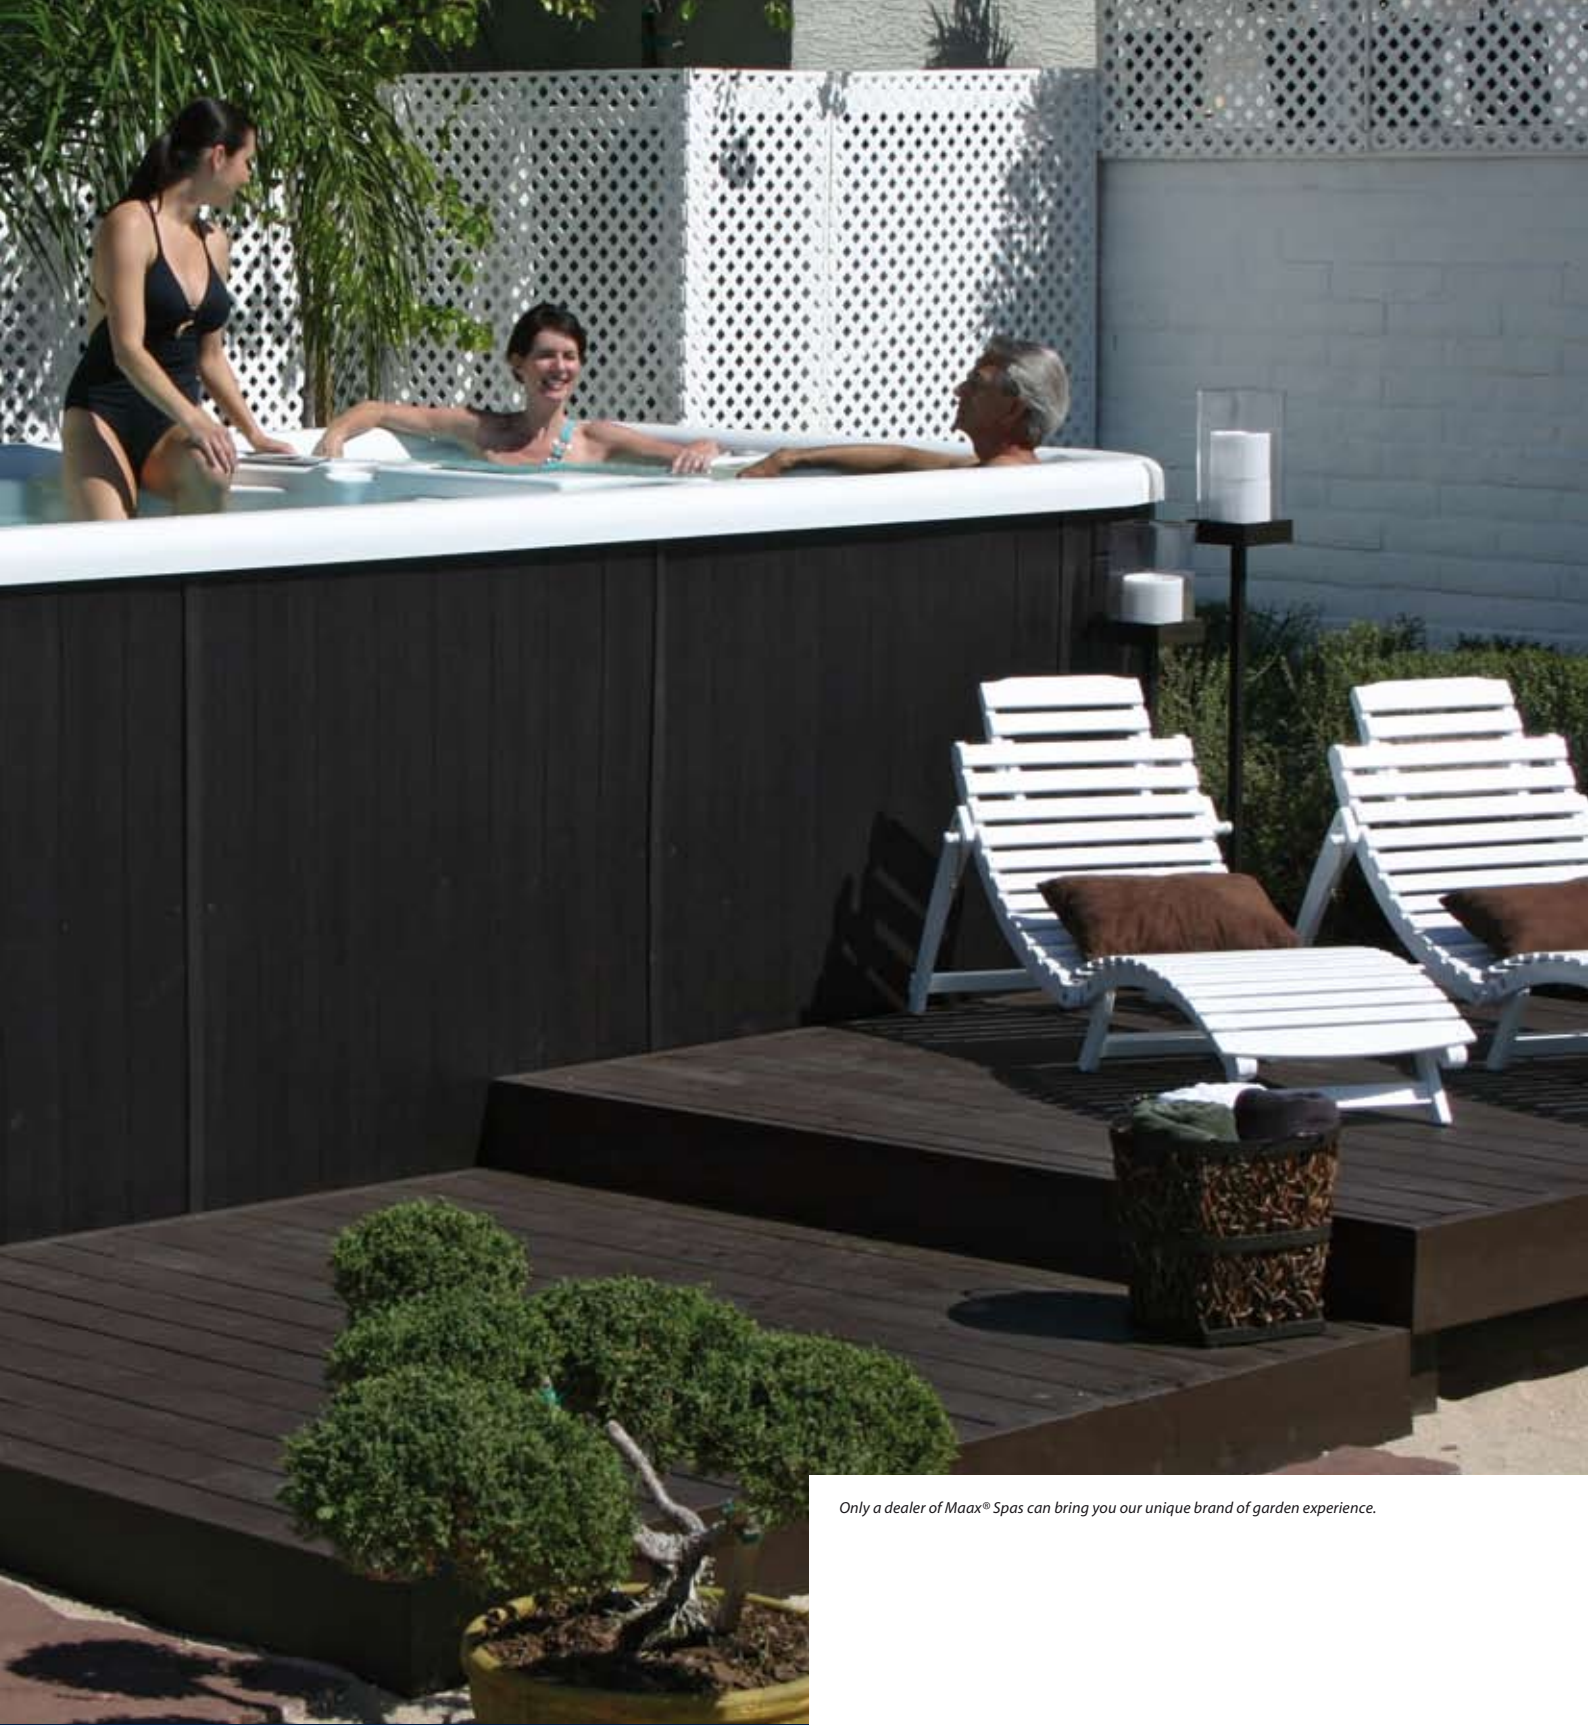

Only a dealer of Maax® Spas can bring you our unique brand of garden experience.

MAAX®
SPAS